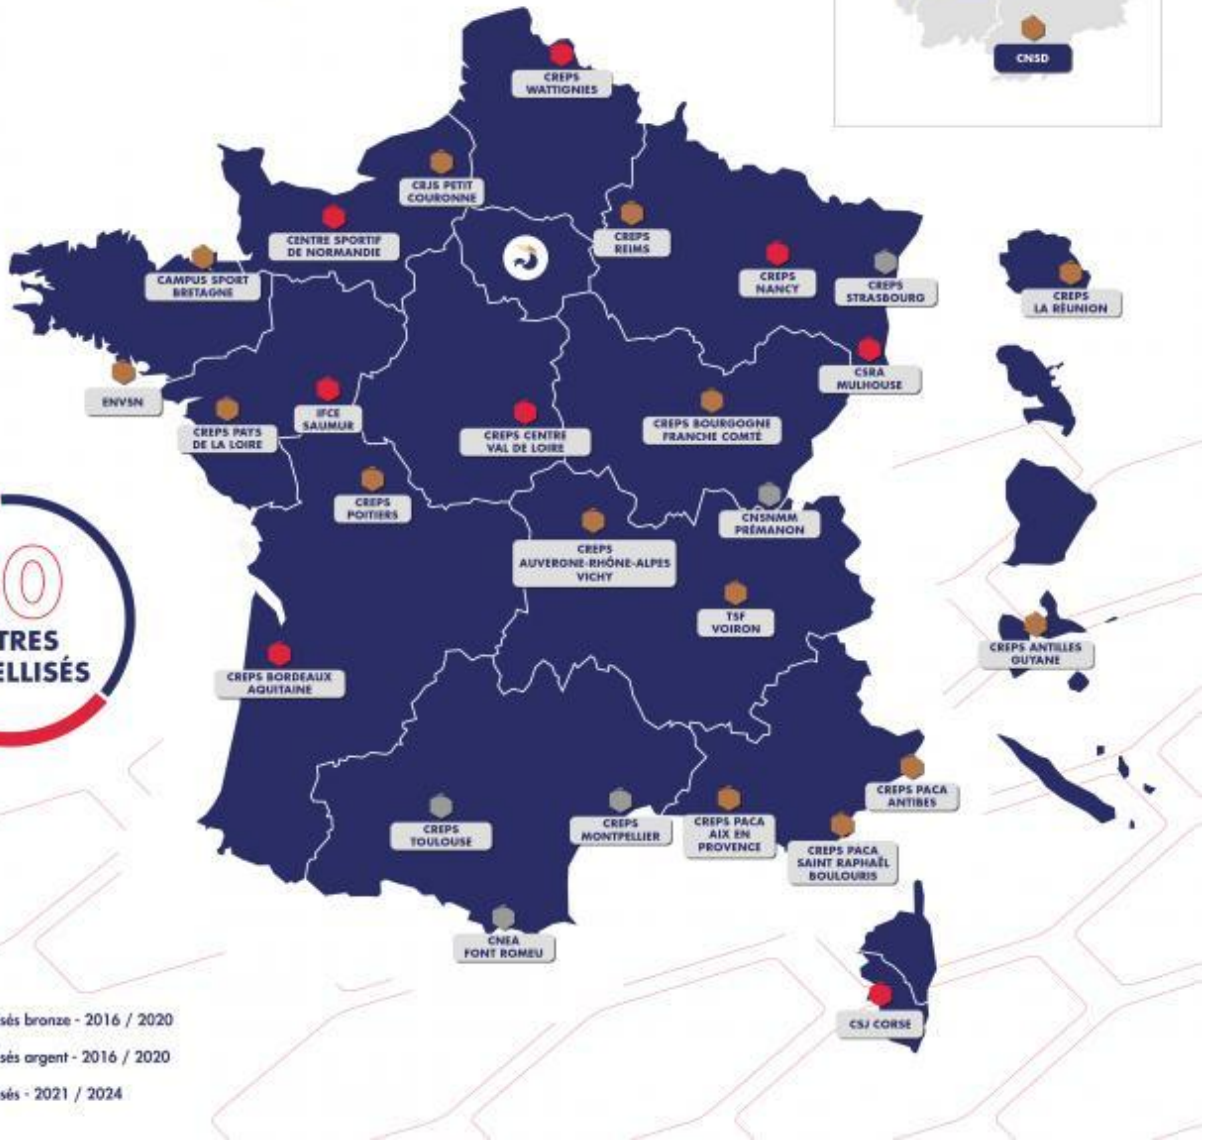

## Grand INSEP network

---

*The grand INSEP (GI) is a national training center network dedicated to athletic performance covering the entire French territory. The network aims to provide high performance solutions for both athletes, coaches and support staff.*

## A NATIONAL NETWORK OF 30 METROPOLITAN AND OVERSEAS CENTRES

30  
CENTRES  
LABELLISÉS

**A shared ambition for high performance**

**grand INSEP label**